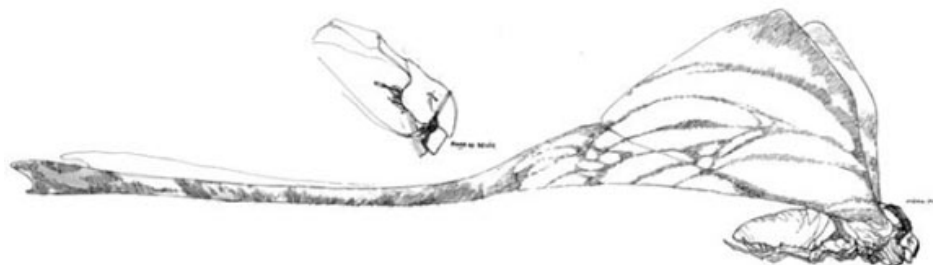

Home > Games > Magic > Magicthegathering.com > Magic Arcana

Kamigawa Style Guide: Moth Mounts

Magic Arcana
Thursday, April 14, 2005

In Kamigawa, white-aligned humans ride gigantic trained moths into combat. Check out some of these concept sketches from the *Champions of Kamigawa* style guide (which is a document provided to card artists to help them visualize the world of Kamigawa).

Moth mounts, saddle detail

Moth mounts, top view and head detail

PRODUCTS

MAGIC ONLINE

MESSAGE BOARDS

RULES

[Discuss](#) on the message boards

[Magic Arcana](#) archive